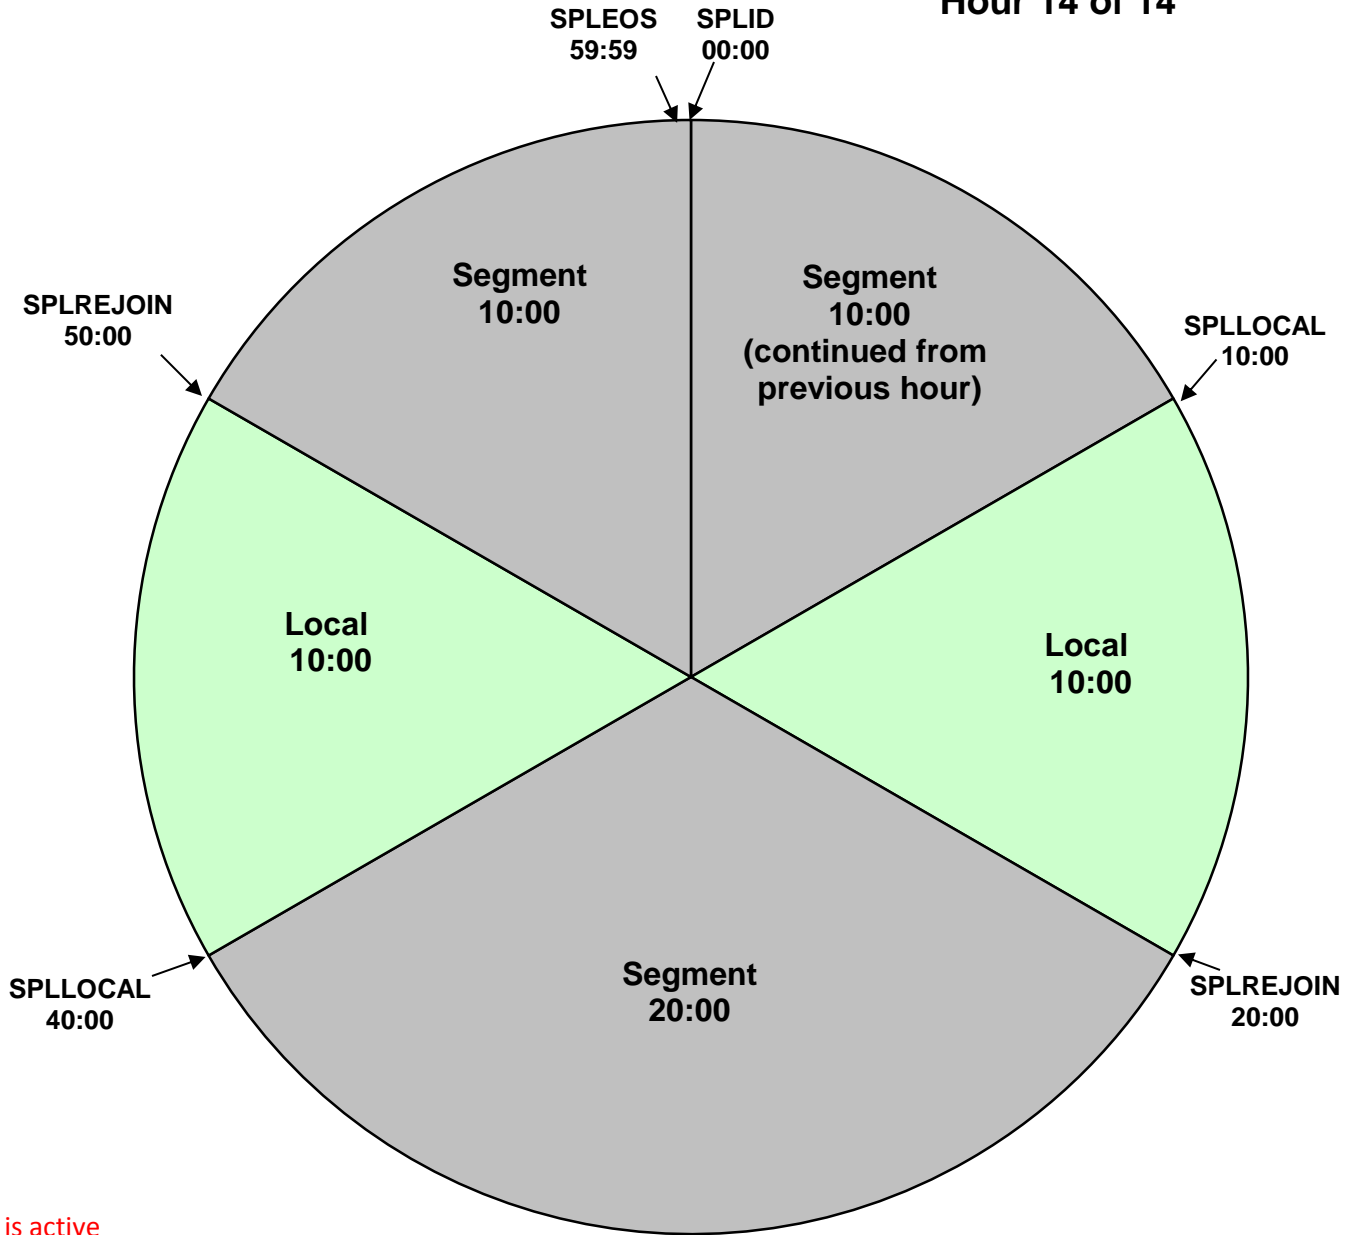

THE BREAKFAST CLUB

PROGRAM CLOCK
XDS Program: BC SPECIAL
(PID 102B, PGM 36)

Effective Date: November 16th, 2017
Premiere XDS PRO4-P Satellite
Time: 7:00AM - 9:00PM Pacific Time
Hour 14 of 14

PID is active

Testing 10/14 and 10/15 during posted show hours. Three sets of test cues will be sent at the top of each hour during posted show hours.

For Technical Assistance call:
Premiere Network Operations Center: 800-276-4431
Technical Info: www.premiereradio.com/engineering

Special Relays:
 SPLSOS = Start of Show
 SPLID = :10s Legal ID
 SPLLOCAL = Local Break
 SPLREJOIN = Rejoin Program
 SPLEOS = End of Show
 All Breaks Float

premiere
 NETWORKS